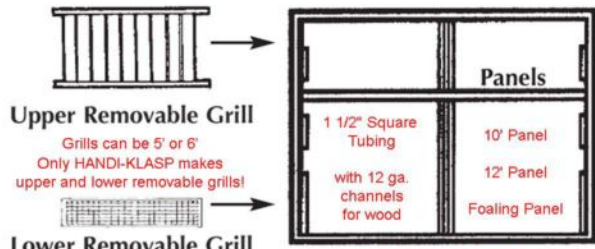

Handi-Klasp Stalls Components

Upper Removable Grill

Grills can be 5' or 6'
Only HANDI-KLASP makes
upper and lower removable grills!

Lower Removable Grill

Lazy Suzan Feeder

Water Bucket Door

Hanging Feeder
also available

Stall panel to be filled
with solid 2 x 10 lumber.
Available locally to save on freight

Dutch Door **Upper Race Gate**

Sliding Door

Sliding Door
Heavy duty industrial
track with 8 sets of ball
bearing rollers for
long-life operation.
Locks and guides are
concealed for animal safety.

**Mesh Doors
Sliding & Swinging**

Half Door

Equipped with the unique and safe H-K
shielded, spring-loaded latch.

Race Gate

Wall Mount

4-Way
**Pin
Clusters**

3-Way

2-Way